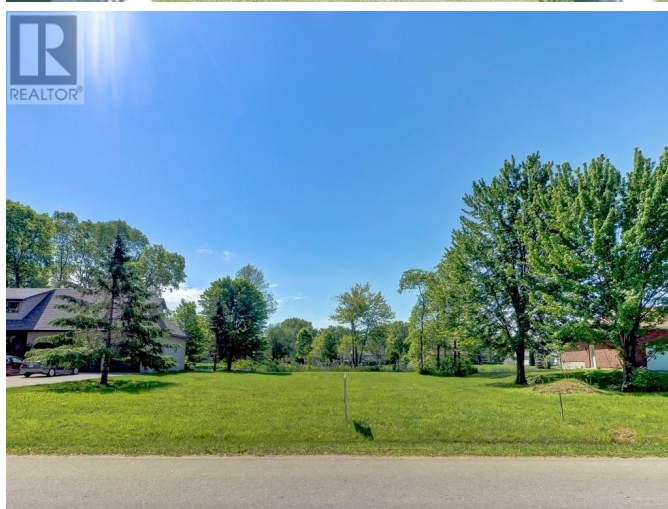

\$239,900 - 217 BAYSHORE DRIVE

Listing ID: 157391

\$239,900

, 0.46 acres

Vacant Land

217 BAYSHORE DRIVE, Brechin,
Ontario, L0K1B0

ALMOST ONE HALF ACRE LOT
BACKING ONTO CANAL LIKE POND.
CONSEVATION AUTHORITY
CLEARANCE IN PLACE. A NOMINAL
YEARLY FEE OF \$ 875.00 GIVES
ACCESS TO ALL AMENITIES SUCH AS
CLUB HOUSE, GOLF, MARINAS AND
SWIMMING POOL. ALL PERMITS,
ASSESSMENTS ETC. ARE
RESPONSIBILITY OF BUYER. (id:25907)